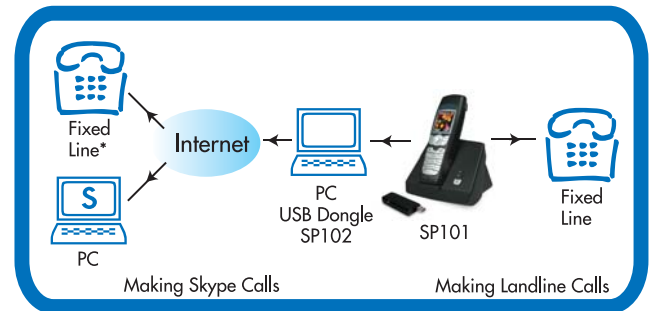

PSTN and Skype 2-in-1

*(SkypeOut Credit Required)

Mesa Office
425 N. Vineyard St. #04
Mesa, AZ 85201
(480) 751-9974

Gilbert Office
1387 E. Canyon Creek Dr.
Gilbert, AZ 85296
(480) 747-5901

3J Communications, Inc.
© 2006 -2007 3J Communications

Los Angeles Office
4647 Caritina Dr
Tarzana, CA 91356
(818) 343-6365

Los Angeles Office
7903 Elm Ave.
Rancho Cucamonga, CA 91730
(626) 715-0706